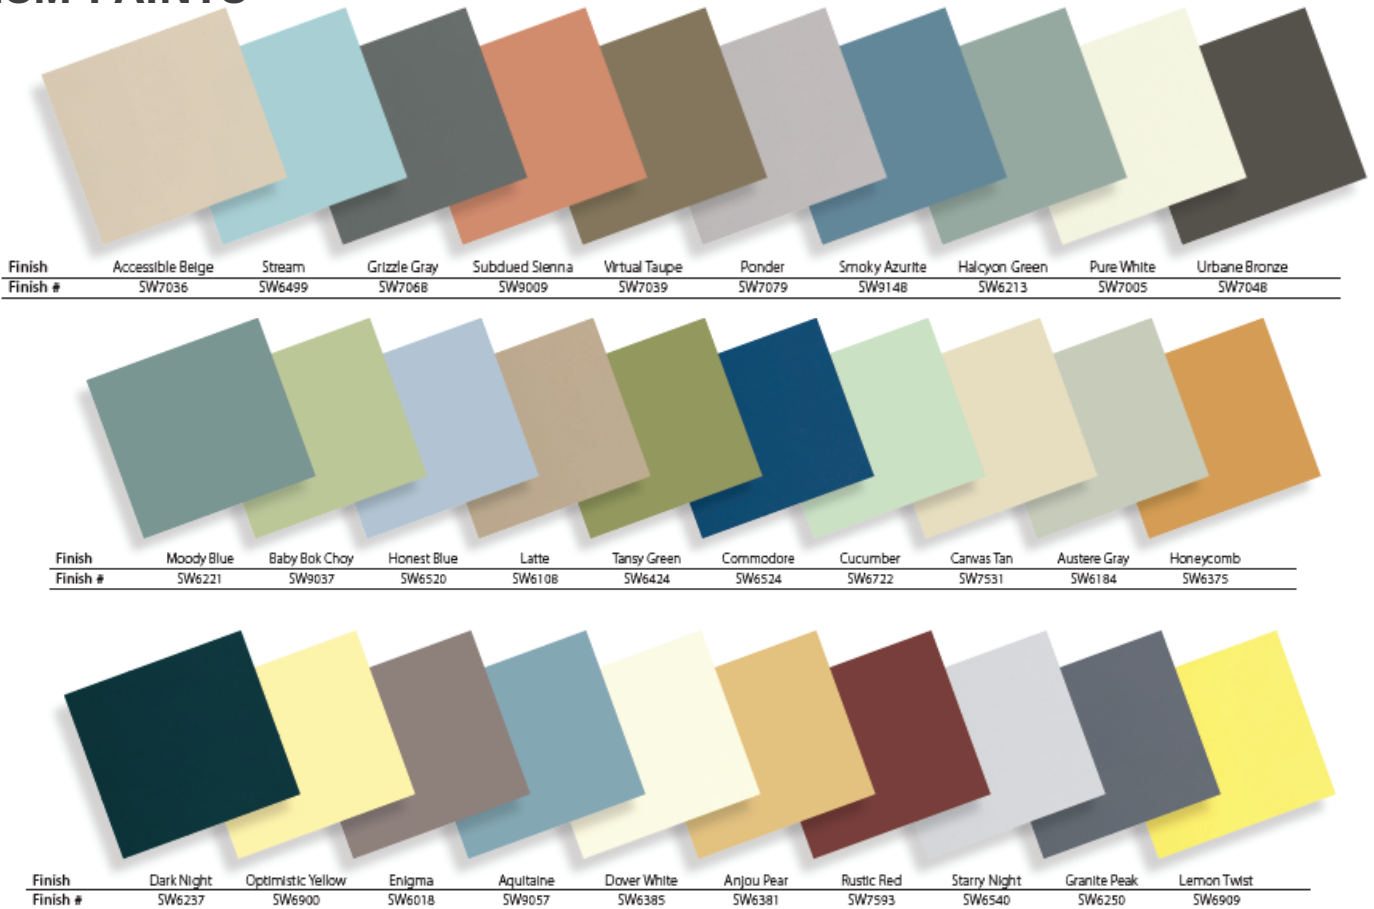

DRIFTWOOD STAIN ON WHITE OAK

TOP DOOR STYLES

There are 48 solid wood door styles available in The Signature Series

Verdinelli

Rosario

Nona

Amesbury

Albany

DOOR STYLE- RAIN

DOOR STYLE- VERDINELLI

DOOR STYLE- OMAHA

FINISH OPTIONS

COLOURTONES

PRISM PAINTS

STAINS

FINISH OPTIONS