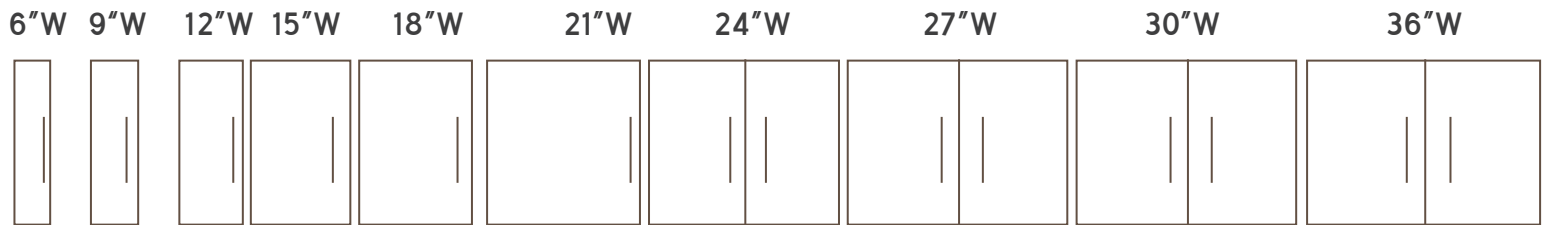

TALL CABINETS