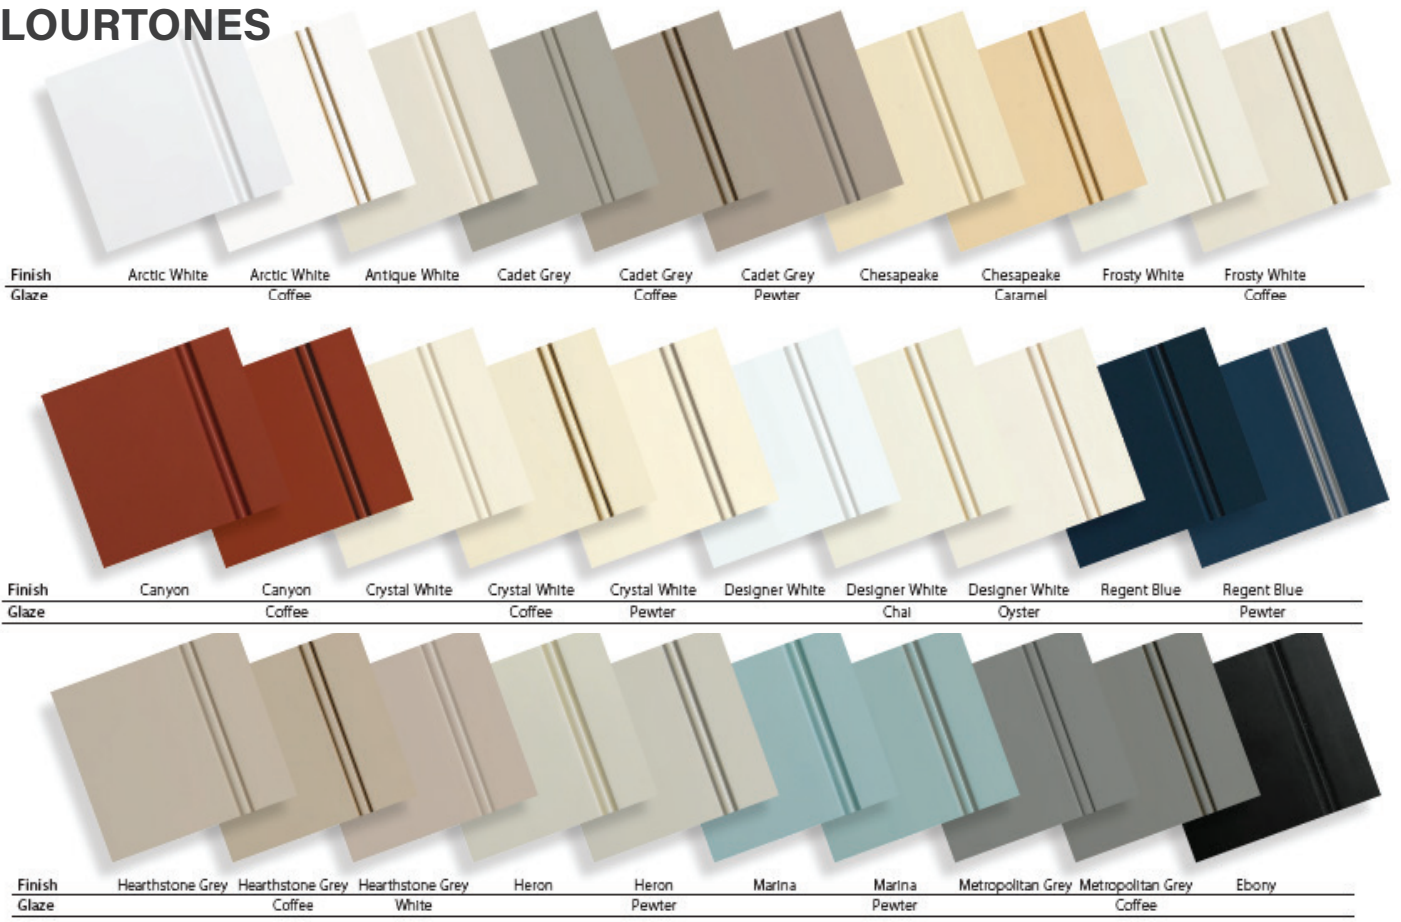

DRIFTWOOD STAIN ON WHITE OAK

TOP DOOR STYLES

There are 48 solid wood door styles available in The Signature Series

Verdinelli

Rosario

Nona

Amesbury

Albany

DOOR STYLE- RAIN

DOOR STYLE- VERDINELLI

DOOR STYLE- OMAHA

FINISH OPTIONS

COLOURTONES

PRISM PAINTS

STAINS

FINISH OPTIONS