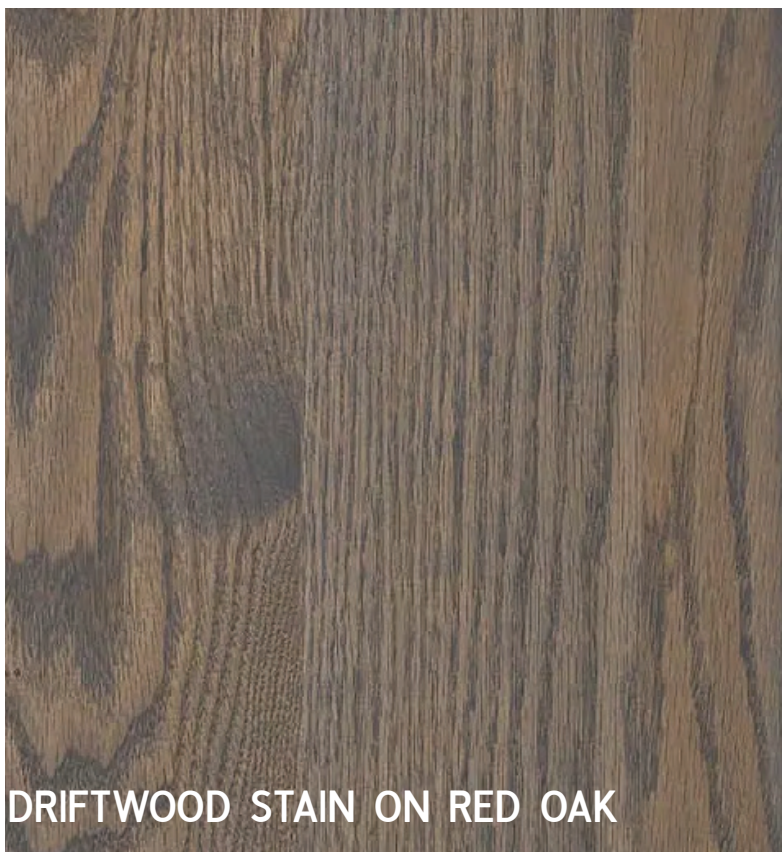

RUSTIC HARD
MAPLE

WHITE OAK

SOFT MAPLE

ALDER

RUSTIC HICKORY

RED OAK

MDF

DRIFTWOOD STAIN ON RED OAK

DRIFTWOOD STAIN ON WHITE OAK

TOP DOOR STYLES

There are 48 solid wood door styles available in The Signature Series

Verdinelli

Rosario

Nona

Amesbury

Albany