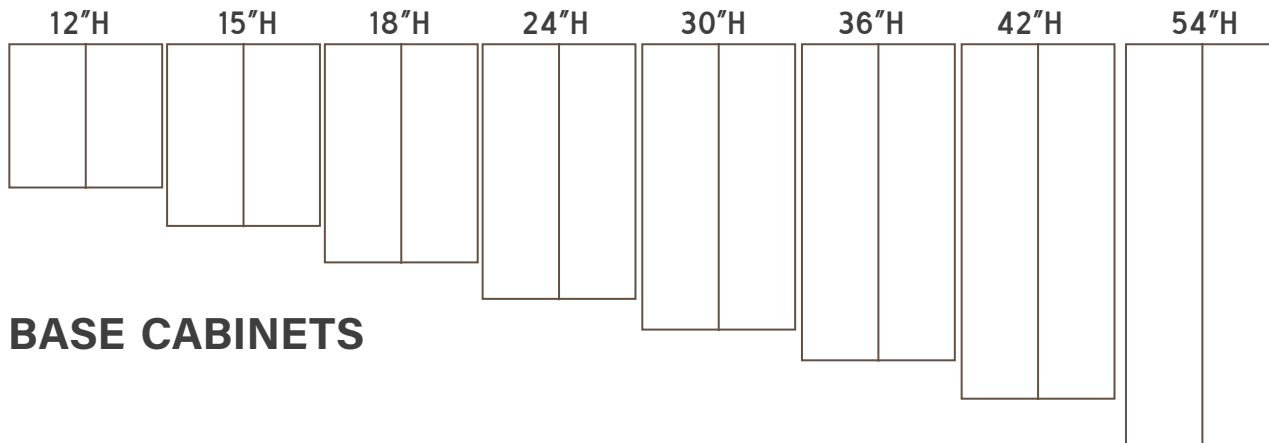

WALL CABINETS

Kent Premiere Cabinetry is a fully customizable brand.

- Standard height/width cabinets boxes are available. Cabinetry can be built to **ANY** specification.

GLASS is sold separately - Doors can be prepared for glass

BASE CABINETS